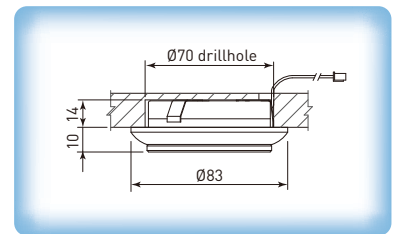

SCL-SWF248NB-GRN

SCL-SWF24812NB

Uno RGB LED Suspension Lights UNO248 & SCL-SWF248 / 24812 / 24813

- UNO248 RGB LED light is separated from suspension and swivel light fittings (SCL-SWF248 / 24812 / 24813)
- Suspension & swivel light fitting contains LD700 LED driver

Illustration	Article Code	Model	Light color	Flux (lm)	Efficacy (lm/watt)
	3 LEDs Uno RGB Uni-X LED Down Light UNO248 • With 25° optic lens, Ø70mm drillhole, bright silver				
	08.005248.241	UNO248NB-RED	red / 5.1W	258	53
	08.005248.261	UNO248NB-GRN	green / 8.1W	393	50
	08.005248.271	UNO248NB-BLU	blue / 7.2W	186	27
	Suspension & Swivel Light Fittings • Surface mounting, bright silver				
	08.054248.201	SCL-SWF248NB	for 1 light		
	08.054249.201	SCL-SWF24812NB	for 2 lights		
	08.054250.201	SCL-SWF24813NB	for 3 lights	